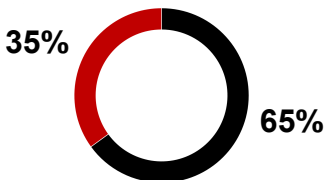

Raytheon Technologies in the U.S. (2020)

● Commercial ● Defense

Raytheon Technologies consists of four highly specialized businesses

Collins Aerospace

Specializes in aerostructures, avionics, interiors, mechanical systems, mission systems, and power and control systems that serve customers across the commercial, regional, business aviation and military sectors.

Pratt & Whitney

Designs, manufactures and services the world's most advanced aircraft engines and auxiliary power systems for commercial, military and business aircraft.

Raytheon Intelligence & Space

Specializes in developing advanced sensors, training, and cyber and software solutions — delivering the disruptive technologies its customers need to succeed in any domain, against any challenge.

Raytheon Missiles & Defense

Provides the industry's most advanced end-to-end solutions to detect, track and engage threats.