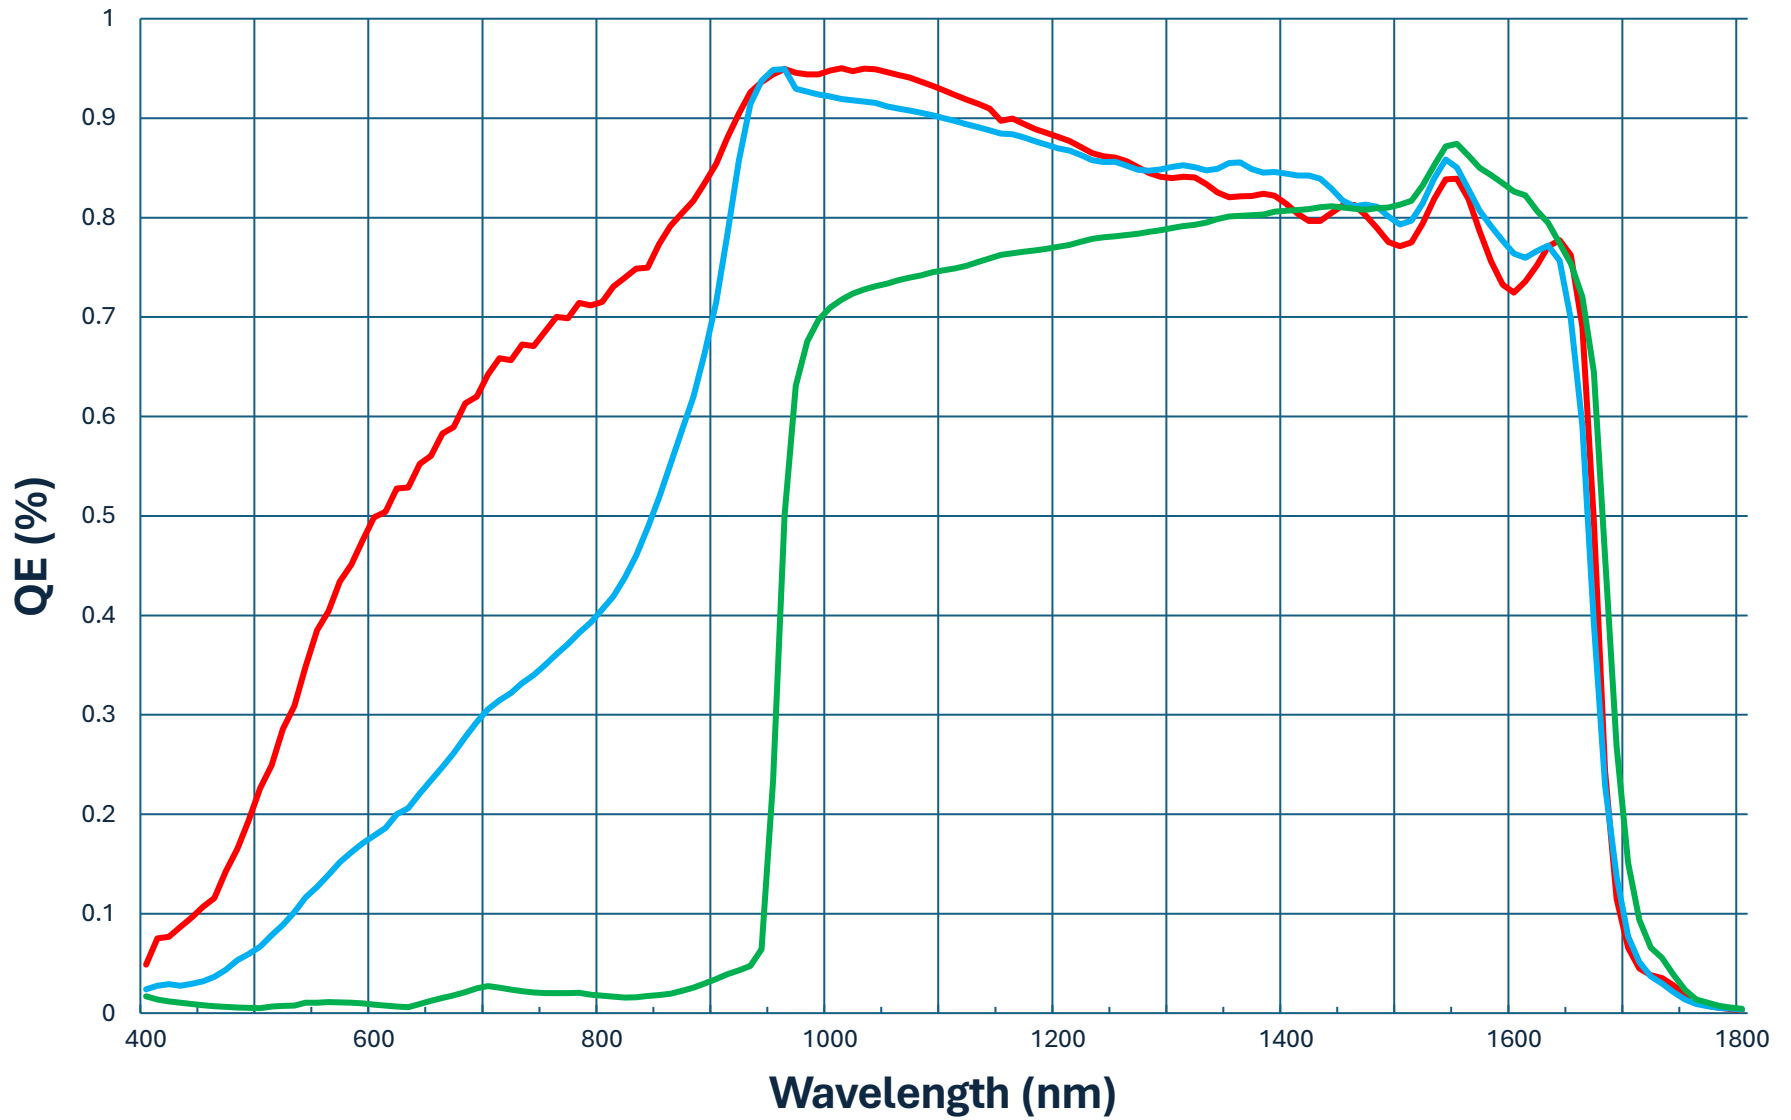

SUI Typical QE Response

— VIS-SWIR — NIR-SWIR — STD-SWIR