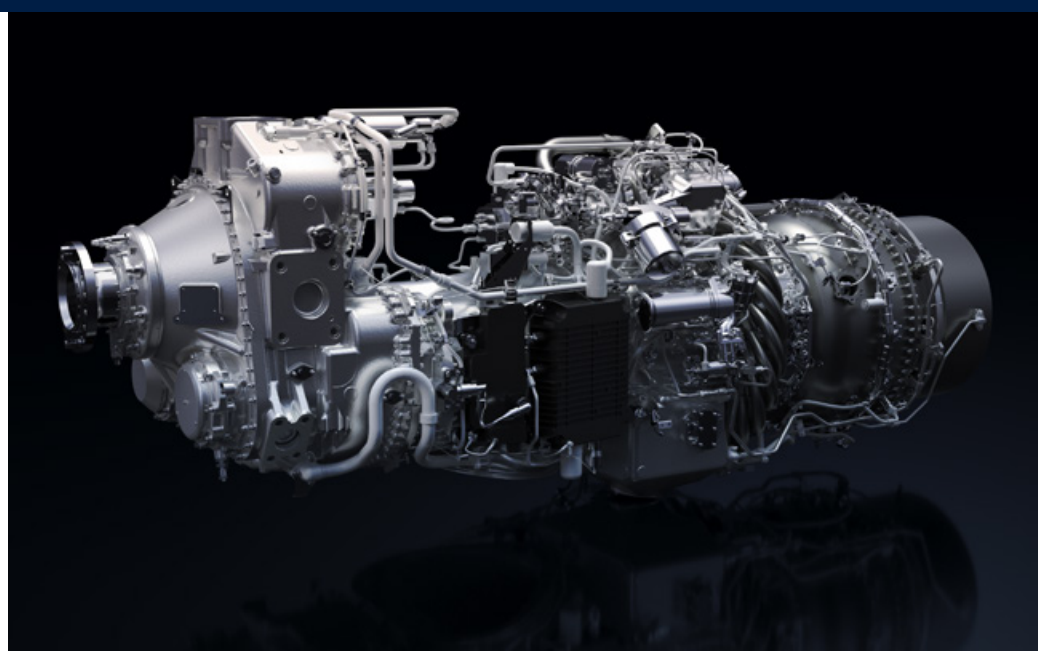

GO BEYOND

ENGINE FAST FACTS | 2022