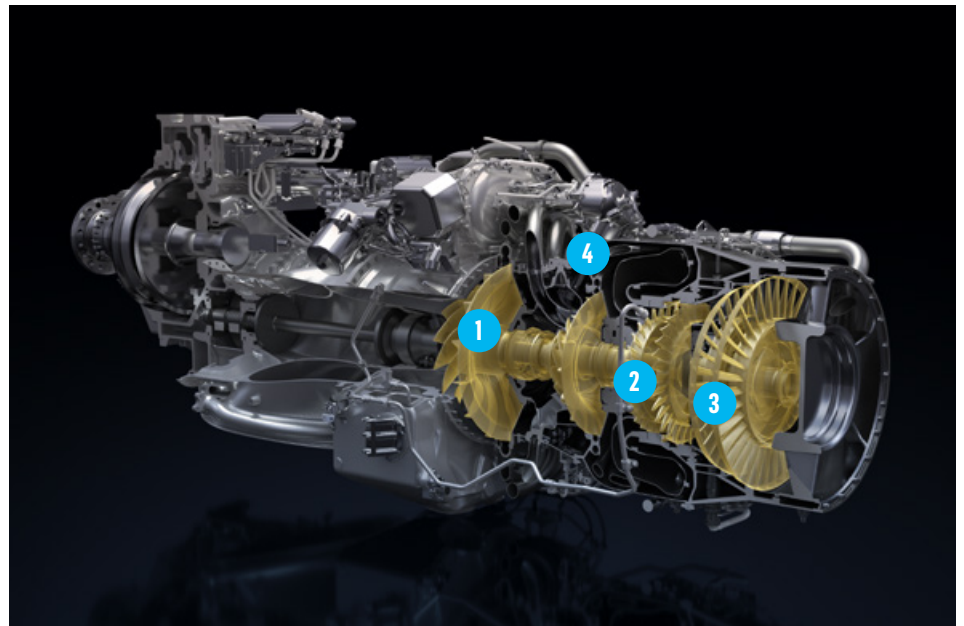

### PERFORMANCE

**40%** EXTENDED TIME ON WING

**20%** REDUCTION IN MAINTENANCE COSTS

**3%** IMPROVEMENT IN FUEL EFFICIENCY

POWER	THERMODYNAMIC POWER (SHP)	MECHANICAL POWER (SHP)	PROP RPM
PW127XT-M	<b>3,360</b>	<b>2,750</b>	<b>1,200</b>
PW127XT-N	<b>3,511</b>	<b>2,750</b>	<b>1,200</b>
PW127XT-S	<b>TBD</b>	<b>TBD</b>	<b>TBD</b>

### PURPOSE-BUILT FOR THE MISSION

- 1 Increased capacity **low-pressure compressor** and high-efficiency **high-pressure compressor**
- 2 New **high-pressure turbine module** for **next-level efficiency and durability**
- 3 Enhanced efficiency **power turbine module**
- 4 New **gas-generator case** reflecting latest design best practices with improved oil distribution system.