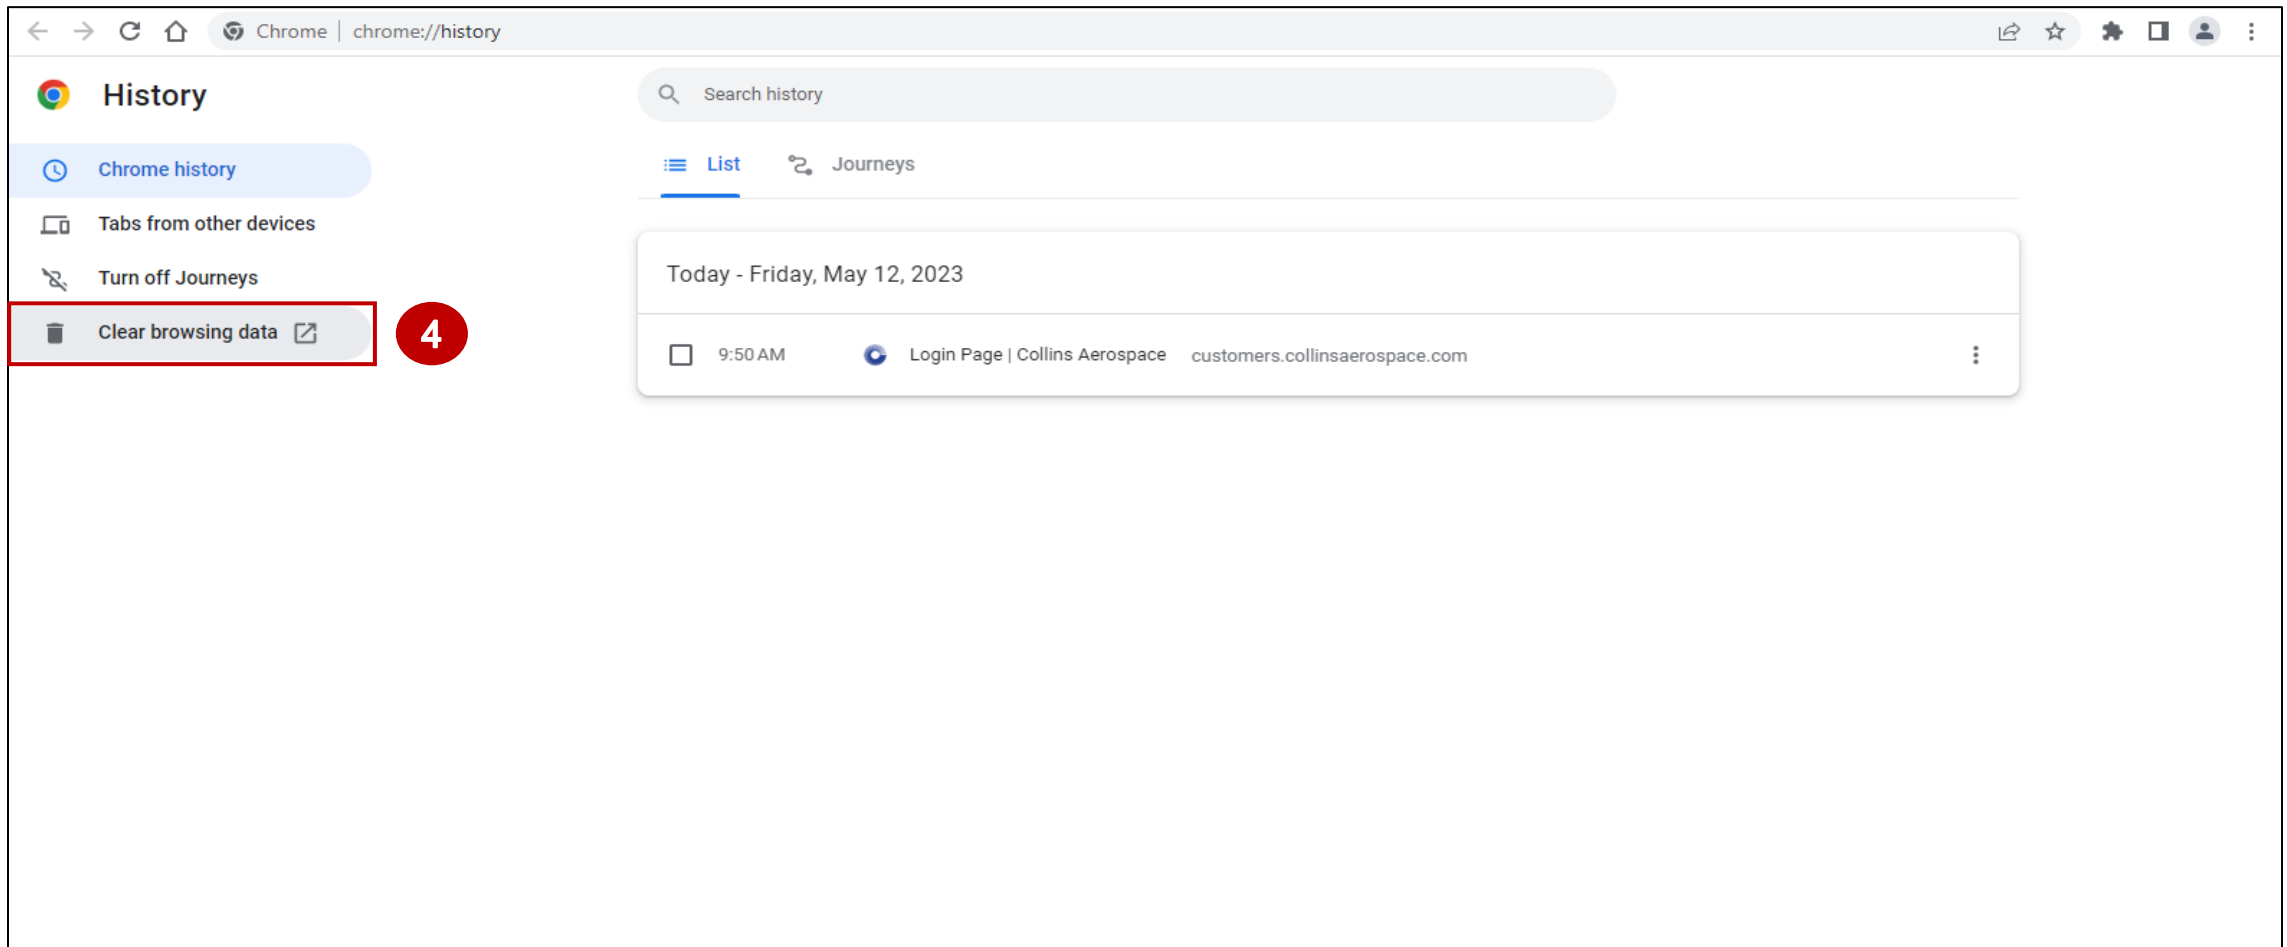

GOOGLE CHROME BROWSER

Clear Cookies & Cache Files