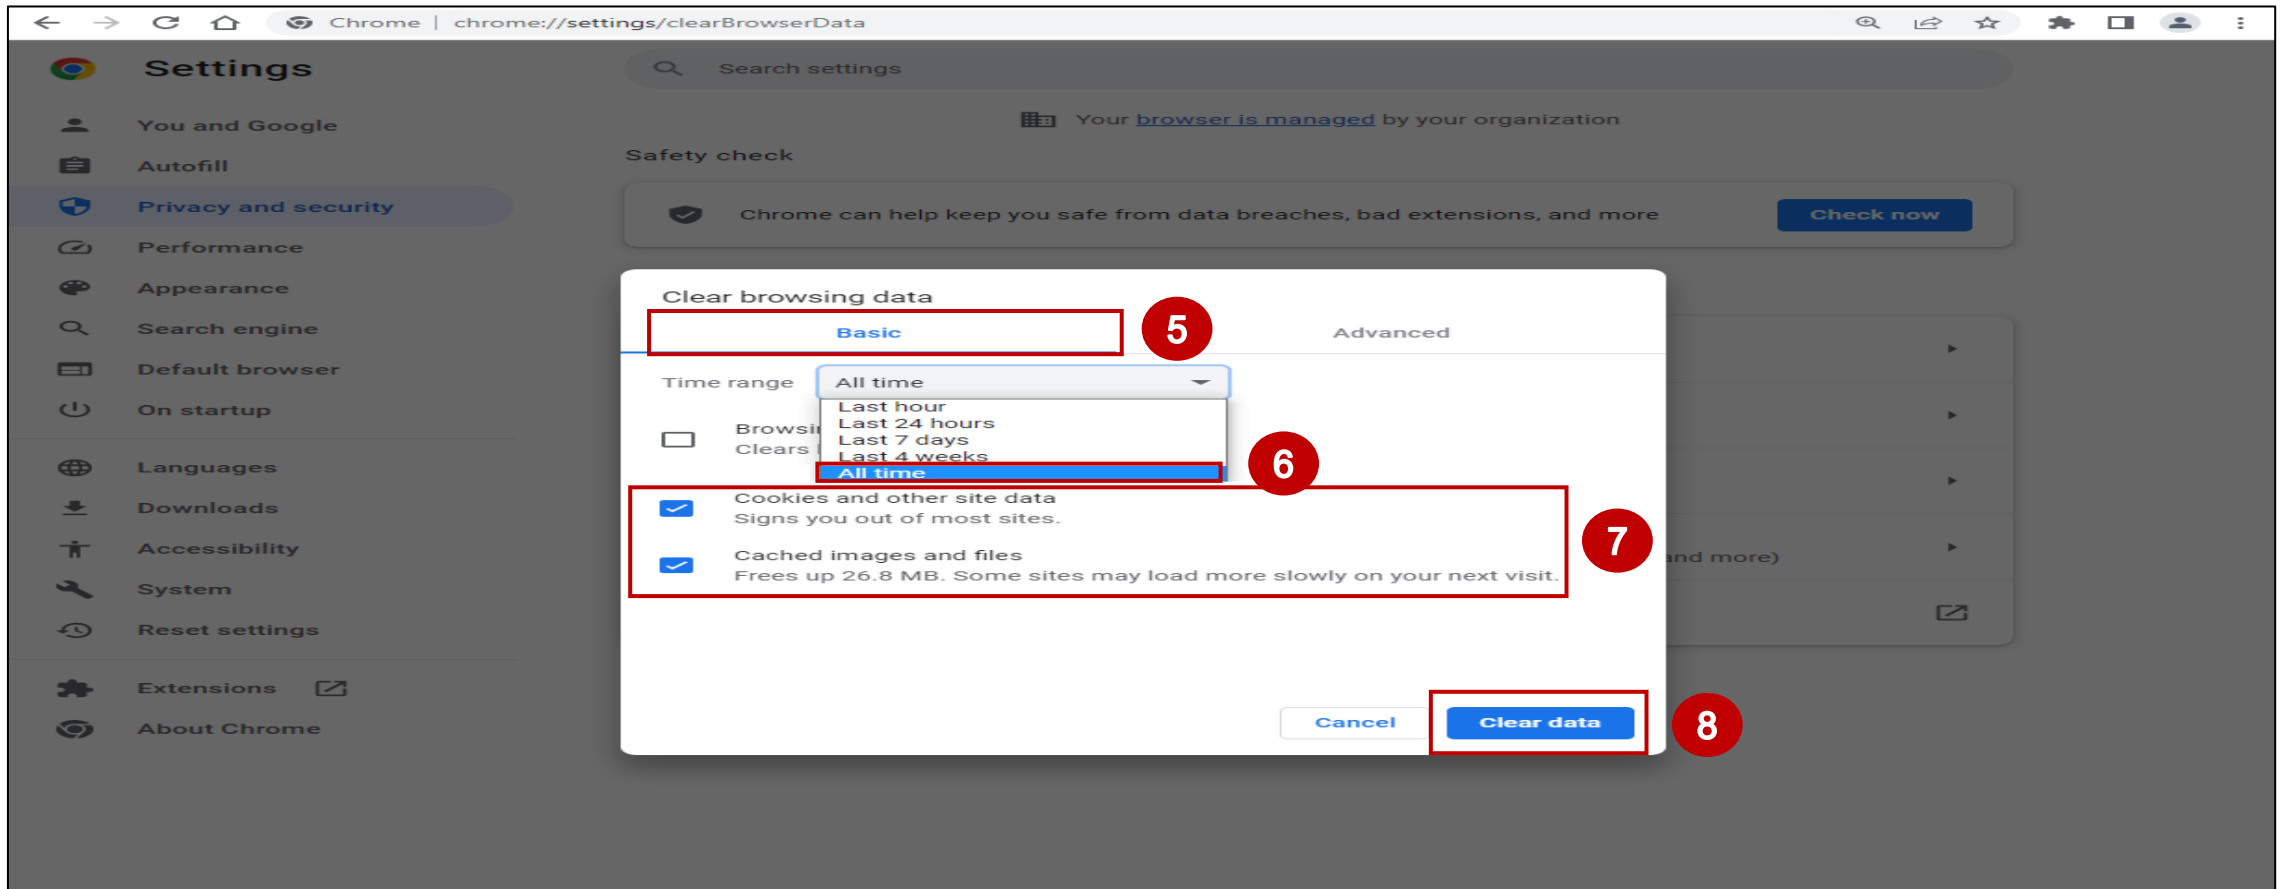

GOOGLE CHROME BROWSER

Clear Cookies & Cache Files

Note: Close your browser when complete.