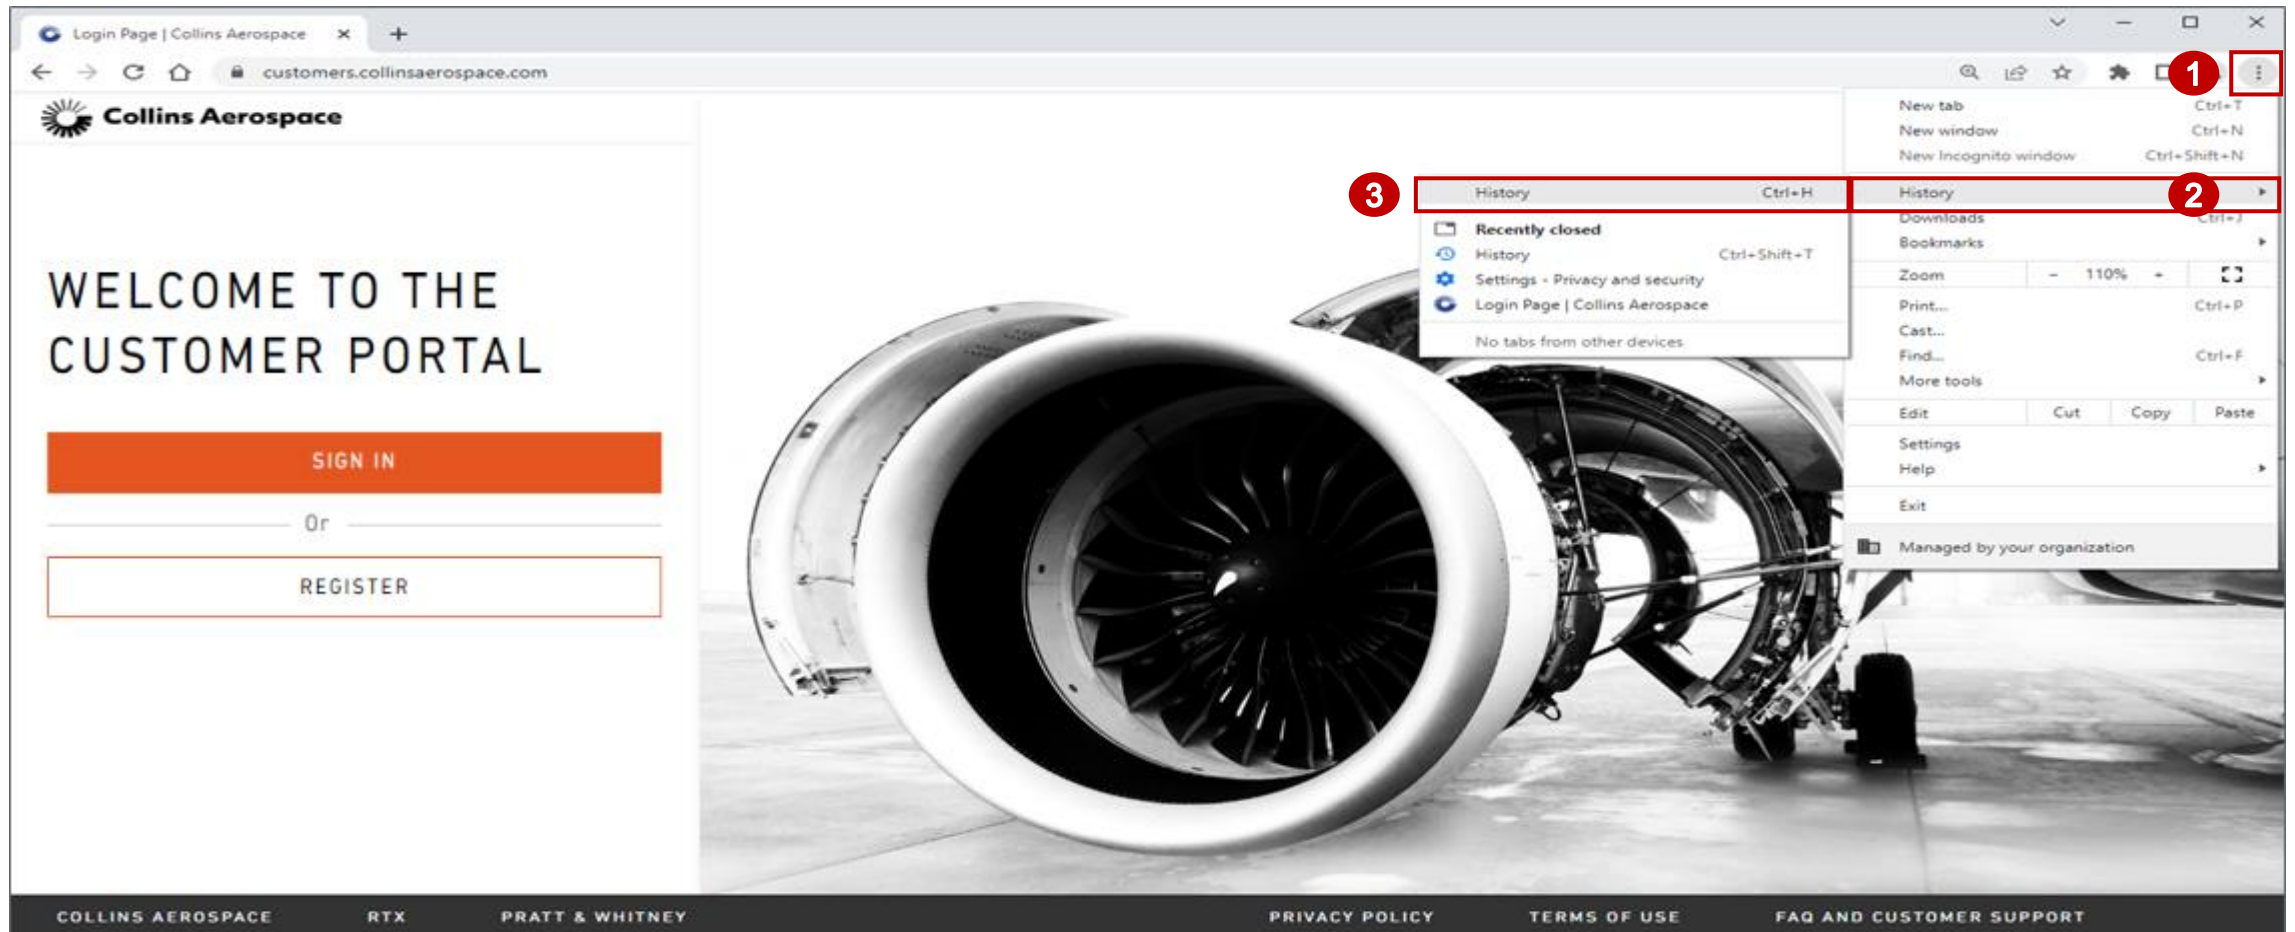

GOOGLE CHROME BROWSER

Clear Cookies & Cache Files