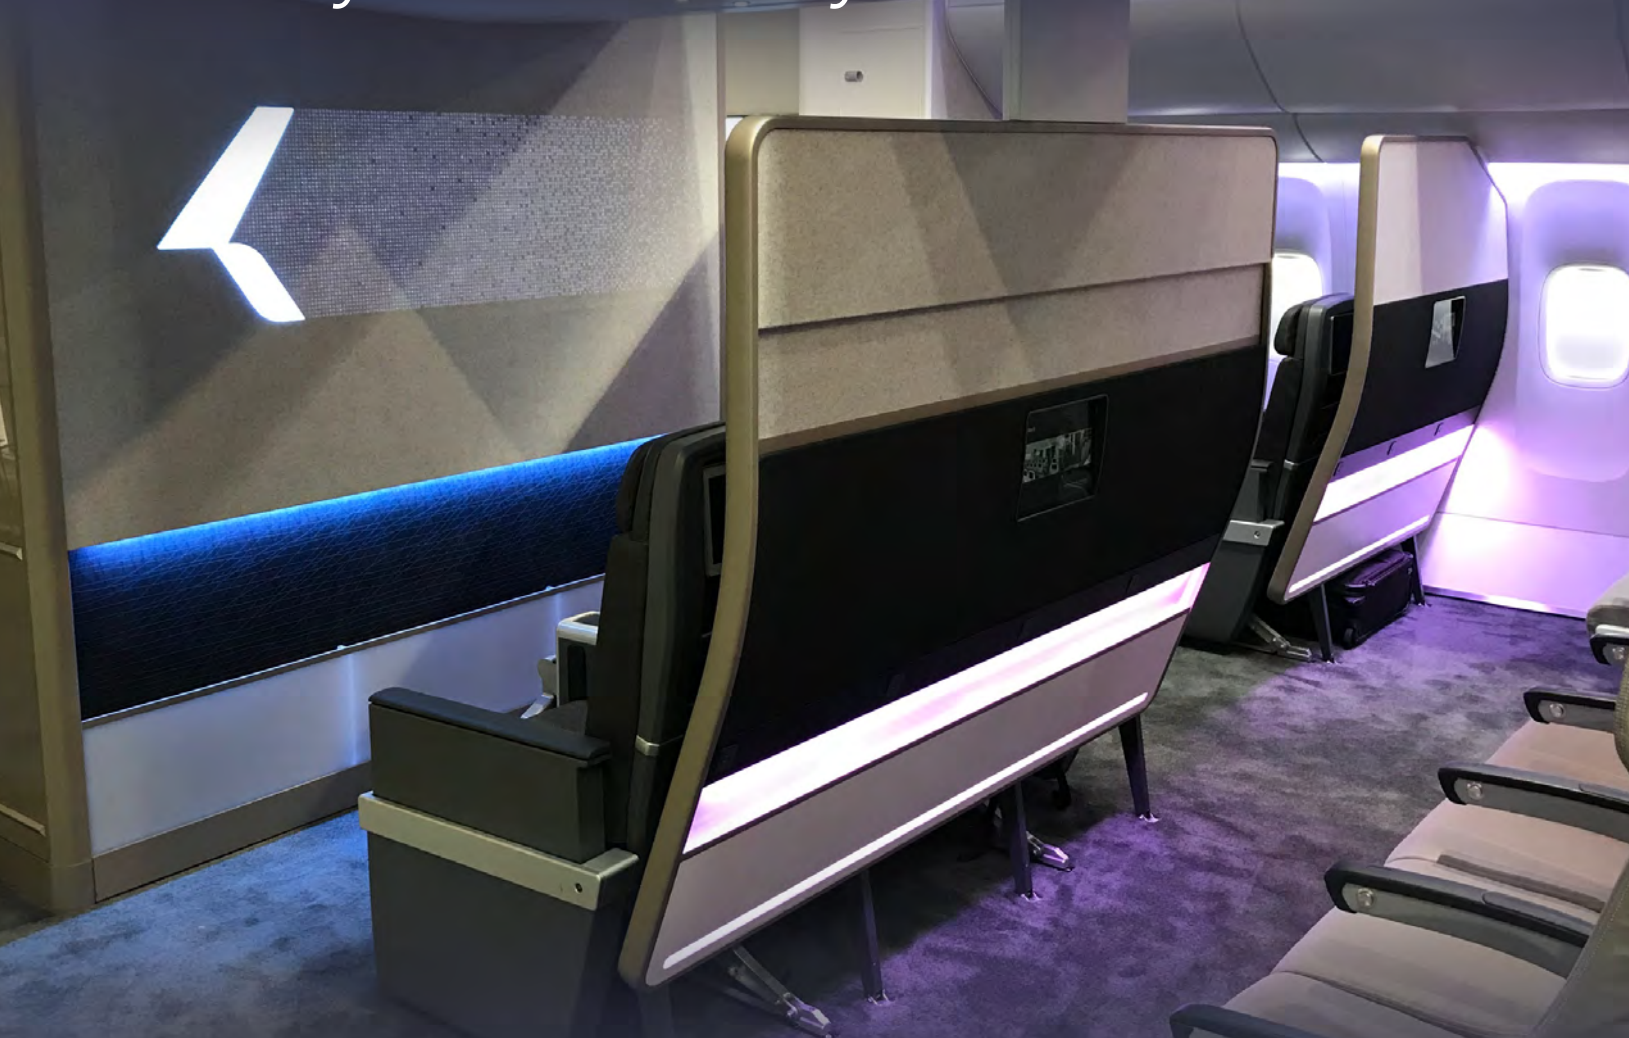

Create your ambiance.

Tapestry™

LIGHTING SYSTEM

**Rockwell
Collins**

Building trust every day

Transform your cabin from ordinary to extraordinary.

Enhance your aircraft cabin atmosphere with passenger and crew area lighting from Rockwell Collins.

Tapestry™ is our LED full mood lighting system, offering a state-of-the-art solution complete with a lighting control panel. It easily replaces conventional fluorescent cabin lighting, enhancing the ambiance of your cabin for a better customer experience.

The system uses your existing mounting locations and fits within your fluorescent fixture mounting envelopes. And it's 15 percent lighter than the OEM fluorescent lighting system.

Our lighting control panel is available in two screen sizes – 8.4 inches and 10.4 inches. The panel enables flight attendants to control Tapestry's dynamic scenes, zone control and color selection.

LIGHTING CONTROL PANEL

- > Available in two screen sizes (8.4 and 10.4 inches)
- > Portrait or landscape format
- > User-customizable scenes
- > Screen saver capable of displaying airline logo
- > Up to three lighting control panels per aircraft
- > Multiple zone lighting control from any panel