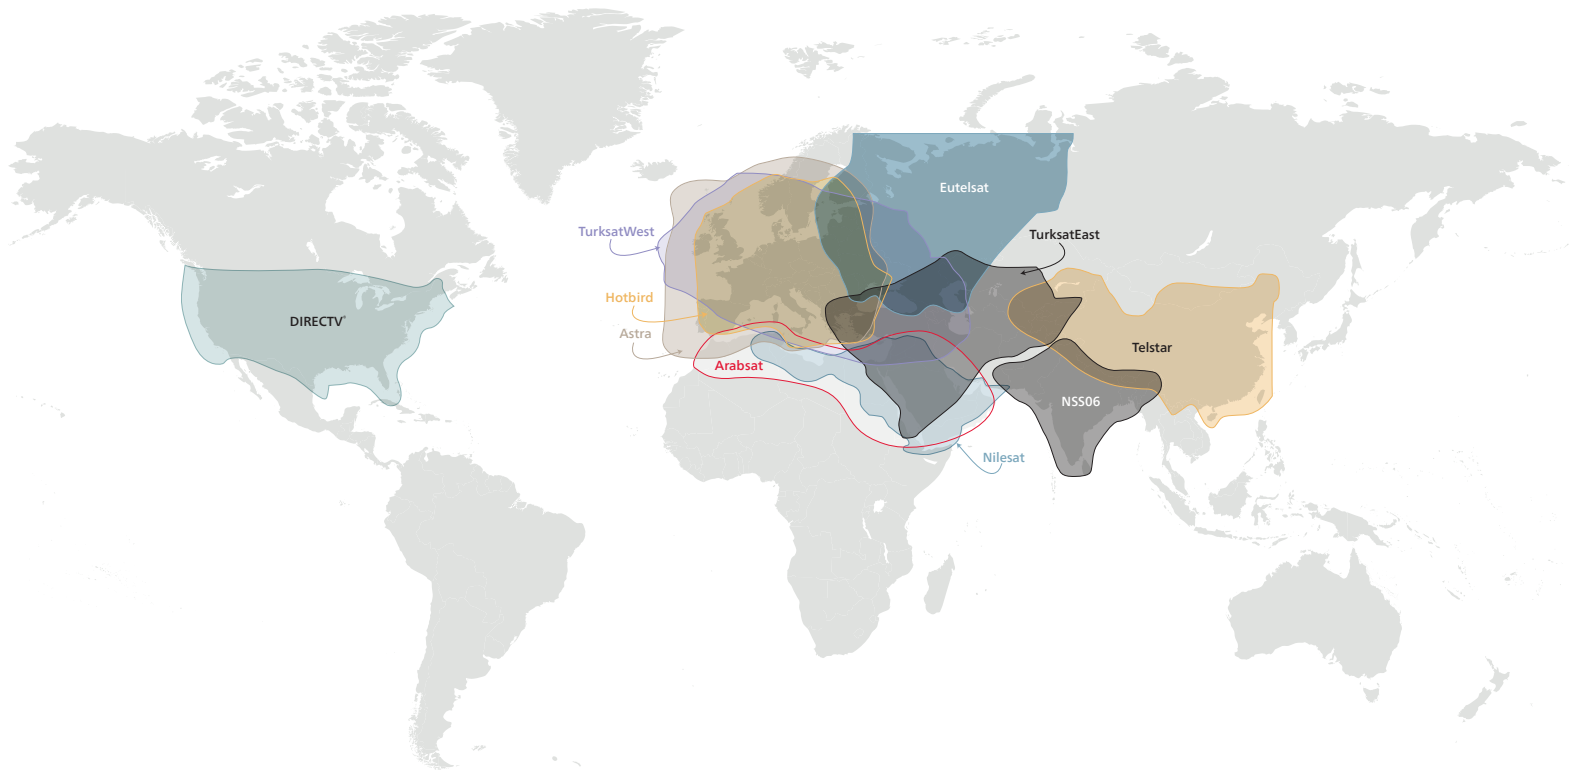

NEWS AND INFORMATION ON THE FLY

Do you need to track news events as they unfold in real time? Follow stock market activity while you're in the air? When traveling in the contiguous United States, you can access your favorite news programming, live sports and specialty cable networks – with both East and West Coast feeds. In other regions, such as Europe, the Middle East, India and eastern China, your viewing choices include local-language channels. Plus, you'll have the option to access premium encrypted channels and free-to-air content. A variety of programming in these regions comes to you in HD.

YOUR SOLUTION TO IN-FLIGHT TV

- Stress-relieving entertainment
- Real-time news updates
- Live sporting events
- Feels like home entertainment
- Instant access to programs

MULTI-REGION SIGNAL RECEPTION

The Tailwind system's advanced signal reception provides you with clear, global reception for a vast selection of programming across multiple regions. Multi-region content is offered in real time, so you won't miss a thing while you are in the air. Tailwind will automatically switch as you enter a new region. Choose your region based on your travel plans. You will receive continuous signal service, regardless of region transitions.

HD-READY SERVICE

Don't compromise when it comes to having instant access to the quality content you're looking for. Tailwind is the only HD-ready, multi-region, in-flight satellite television service currently offered on the market. Compared to video streaming through the internet, satellite TV is more reliable, less expensive and has fewer restrictions while traveling internationally. If you've ever been stuck buffering a streaming movie, you know that instant satellite access is the way to go.

LIVE BROADCASTING IN YOUR PREFERRED REGIONS

For a detailed look at the coverage you can expect with your Tailwind system, please refer to the map below.

RDUC

RDUI

To learn more, go

→ collinsaerospace.com/tailwind