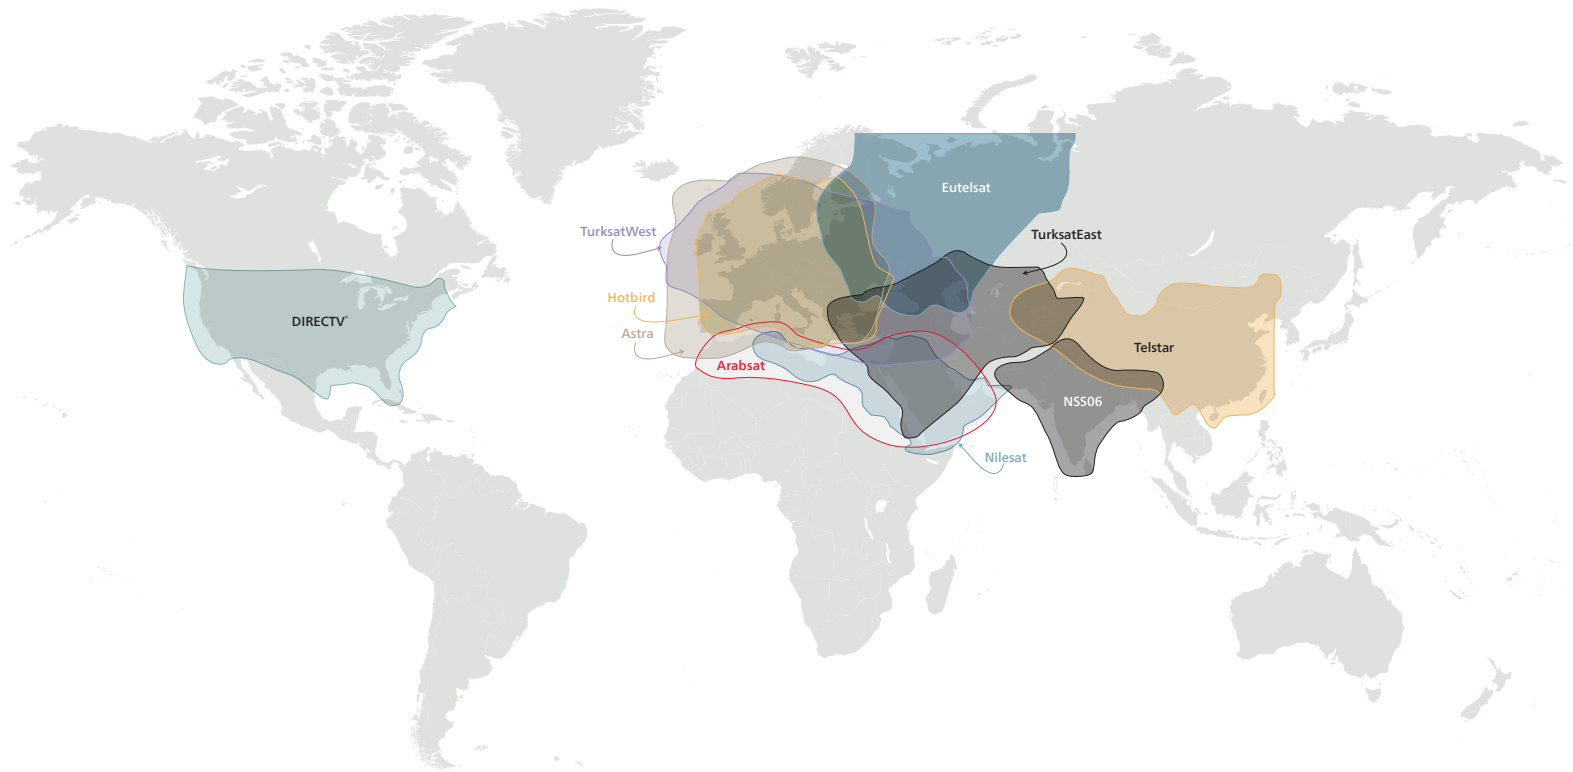

## NEWS AND INFORMATION ON THE FLY

Do you need to track news events as they unfold in real time? Follow stock market activity while you're in the air? When traveling in the contiguous United States, you can access your favorite news programming, live sports and specialty cable networks – with both East and West Coast feeds. In other regions, such as Europe, the Middle East, India and eastern China, your viewing choices include local-language channels. Plus, you'll have the option to access premium encrypted channels and free-to-air content. A variety of programming in these regions comes to you in HD.

# MULTI-REGION SIGNAL RECEPTION

The Tailwind system's advanced signal reception provides you with clear, global reception for a vast selection of programming across multiple regions. Multi-region content is offered in real time, so you won't miss a thing while you are in the air. Tailwind will automatically switch as you enter a new region. Choose your region based on your travel plans. You will receive continuous signal service, regardless of region transitions.

DIRECTV

ASTRA

HOTBIRD

ARABSAT

NILESAT

# LIVE BROADCASTING IN YOUR PREFERRED REGIONS

For a detailed look at the coverage you can expect with your Tailwind system, please refer to the map below.

To learn more, go

→ [collinsaerospace.com/tailwind](https://collinsaerospace.com/tailwind)