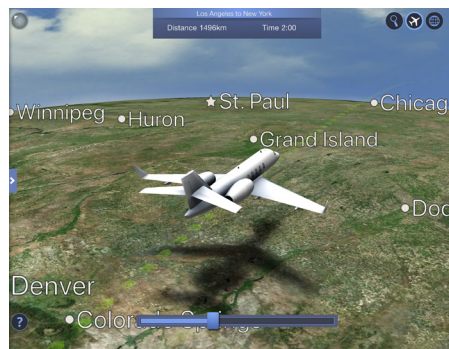

## AIRSHOW® MOVING MAPS

## Engage and entertain passengers of all ages

After 40 years of evolution, Collins Aerospace Airshow® moving maps bring air travel to the next level. With crisp images and a modern interface, Airshow will be your passengers' favorite cabin feature.

Children and adults of every age are fascinated by the spectacular views of the world as they fly. Our Airshow moving maps offer an exciting level of visual realism with interesting geographical facts. With its rich array of features and high-performance capabilities, Airshow represents the best of business aviation's most popular moving map systems.

- **Point-of-interest panel** – high definition images with captions and interesting information on various points along the flight route
- **Flight progression map** – various progression views, including preflight route, total route map and distance traveled
- **Flight information page** – flight information parameters based on real-time data from the flight navigation system
- **Relative location indicator** – the distance to cities or points of interest, relative to your aircraft's position
- **Map styles** – state-of-the-art photo imagery with unprecedented color and realistic contours.