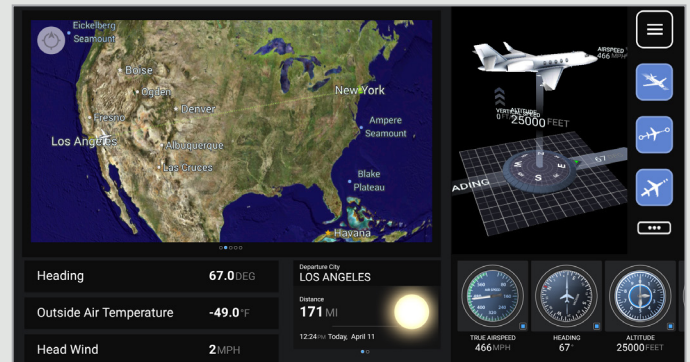

COMMAND CENTER