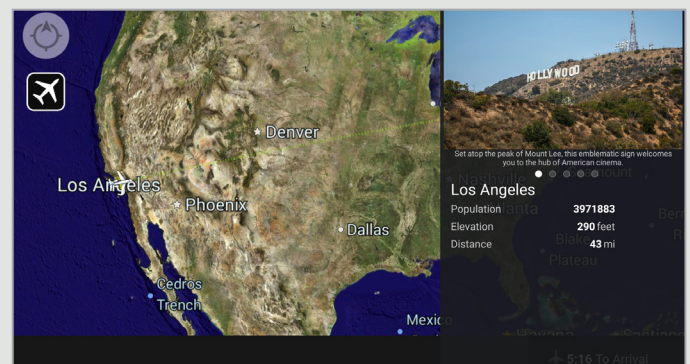

POINTS OF INTEREST