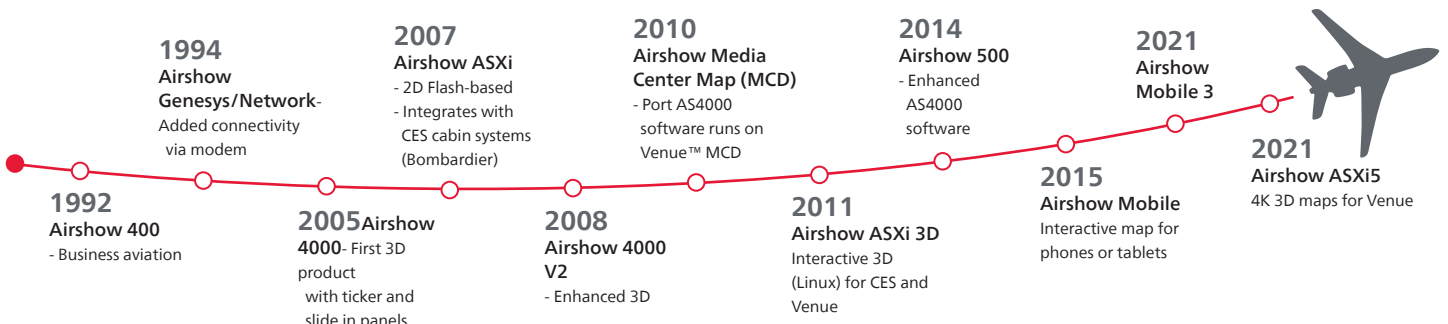

A NEXT-LEVEL VIEW OF THE WORLD

Enhancing in-flight awareness
and overall cabin experience

BRING BACK THE THRILL OF FLYING

Your passengers' favorite cabin feature – Collins Aerospace Airshow® moving maps – takes flying to the next level. Collins Airshow is an industry-leading moving map system that offers high-performance capabilities that enhance passenger experience with visual realism and interesting geographical facts. Passengers of all ages are excited to see the spectacular views and learn about the world as they fly.

ARE WE THERE YET?

That classic traveling question was the original motivation behind our first Airshow moving maps system. Since its introduction, we have continued to build on our experience and expertise to keep our systems at the forefront of information delivery capabilities, while making every flight more enjoyable. Collins Airshow turns “Are we there yet?” into “We’re here already!”

Our history of Airshow

Satisfy the thirst for knowledge

With our intuitive system design and user-friendly interface, Collins Airshow is the perfect interactive platform for all ages. Receiving real-time weather information and data feeds, plus understanding flight progress and geographic location, can be deeply satisfying to most travelers. Easily integrate Airshow with your Venue™ cabin management system to offer a flight experience that your passengers won't soon forget.

AIRSHOW MOBILE

Passengers want instant, on-demand information at their fingertips. Give them the highly connected cabin experience that they expect with Collins Airshow Mobile application.

Our downloadable application, Airshow Mobile, provides an interactive, informative and dynamic travel experience from your passenger's own phone or tablet. With a tap and a swipe, they can watch real-time flight data, research points of interest and view 3D maps. Airshow Mobile can be used independently or with other Collins solutions.