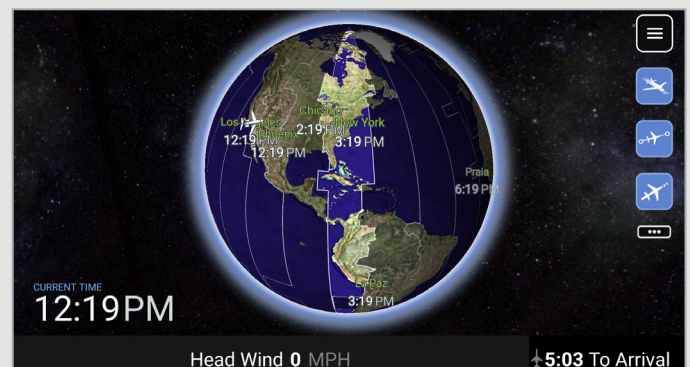

TIME ZONE GLOBE