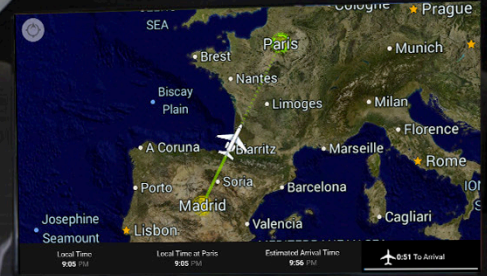

A NEXT-LEVEL VIEW OF THE WORLD

Enhancing in-flight awareness
and overall cabin experience

BRING BACK THE THRILL OF FLYING

Your passengers' favorite cabin feature – Collins Aerospace Airshow® moving maps – takes flying to the next level. Collins Airshow is an industry-leading moving map system that offers high-performance capabilities that enhance passenger experience with visual realism and interesting geographical facts. Passengers of all ages are excited to see the spectacular views and learn about the world as they fly.

ARE WE THERE YET?

That classic traveling question was the original motivation behind our first Airshow moving maps system. Since its introduction, we have continued to build on our experience and expertise to keep our systems at the forefront of information delivery capabilities, while making every flight more enjoyable. Collins Airshow turns “Are we there yet?” into “We’re here already!”

Our history of Airshow

Satisfy the thirst for knowledge

With our intuitive system design and user-friendly interface, Collins Airshow is the perfect interactive platform for all ages. Receiving real-time weather information and data feeds, plus understanding flight progress and geographic location, can be deeply satisfying to most travelers. Easily integrate Airshow with your Venue™ cabin management system to offer a flight experience that your passengers won't soon forget.

AIRSHOW MOBILE

Passengers want instant, on-demand information at their fingertips. Give them the highly connected cabin experience that they expect with Collins Airshow Mobile application.

Our downloadable application, Airshow Mobile, provides an interactive, informative and dynamic travel experience from your passenger's own phone or tablet. With a tap and a swipe, they can watch real-time flight data, research points of interest and view 3D maps. Airshow Mobile can be used independently or with other Collins solutions.