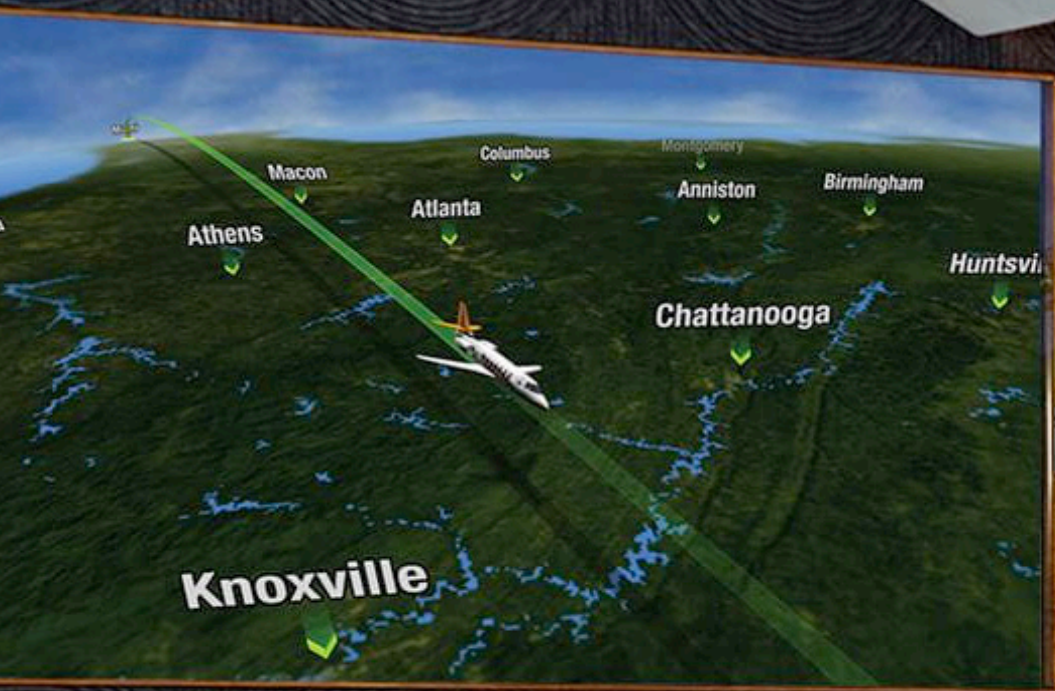

# EXPERIENCE YOUR FLIGHT IN REAL-TIME 3D

Unprecedented features take moving-map technology to a whole new level.

**Total Distance**

**602 miles**

**Total Time**

**01:29**

## 3D MOVING-MAP CAPABILITY FOR YOUR BUSINESS AIRCRAFT

Using real-time flight data and stunning 3D moving-map technology, the Collins Aerospace Airshow® 500 enables an unprecedented variety of features to create the most interactive passenger experience possible.

Built to be fully flight ready and highly customizable for passenger preferences, Airshow 500 provides popular features, like worldwide maps, language selection and broadband-enabled live news – while giving users on-aircraft control to change settings without custom loadable software.

With the Airshow Mobile app on your device and a wireless access point on your aircraft, you're set. No more relying on preconfigured cabin broadcast displays or another traveler's preferences. You can select your own preferences for time format, units of measurement and cities using the 3D relative location indicator and world clock feature.