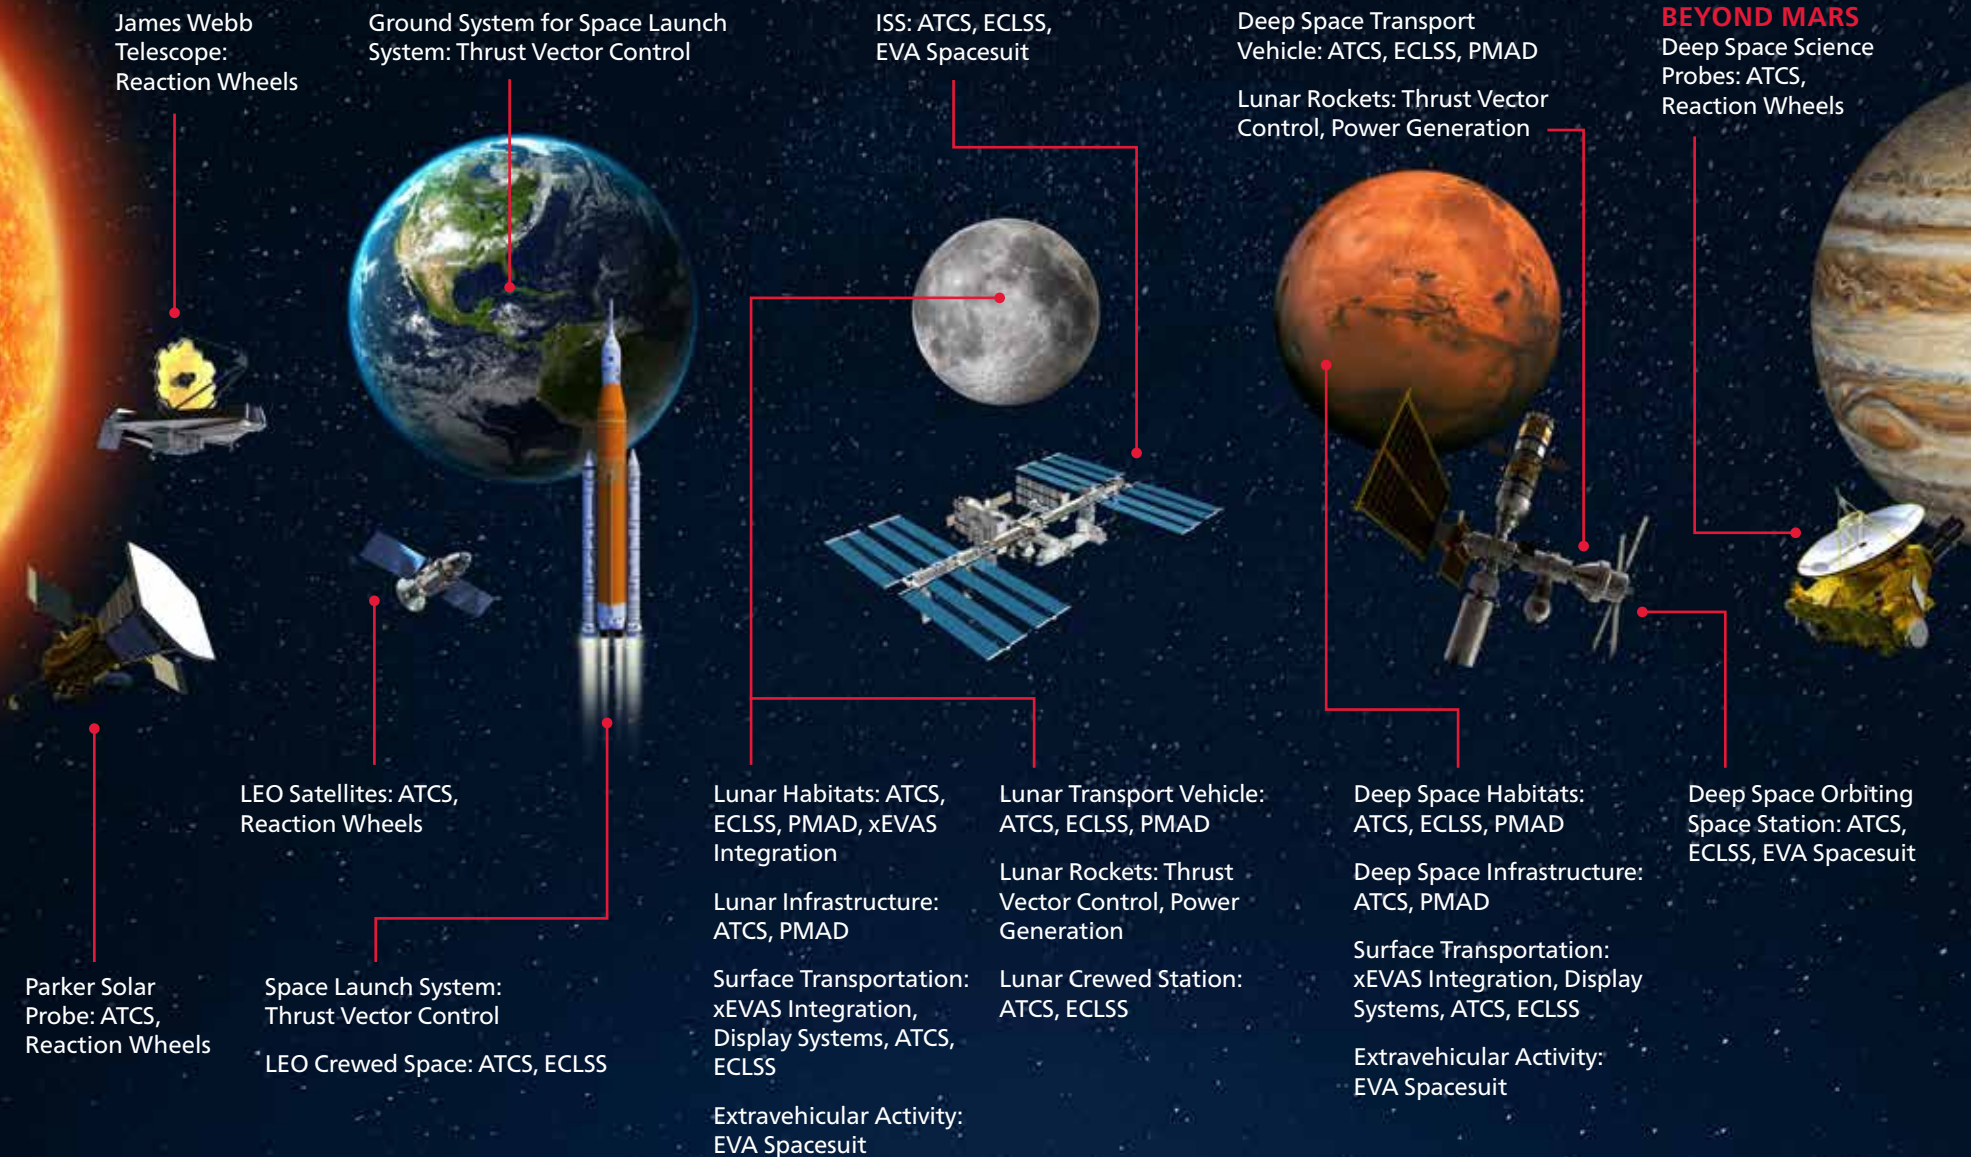

WE EMPOWER EXTRAORDINARY MISSIONS

From spacesuits to space wheels, life support systems to power generation, thermal controls and more, our innovative solutions are equipping the next generation of space exploration.

LEGEND

- ATCS** Active Thermal Control System
- ECLSS** Environmental Control & Life Support System
- PMAD** Power Management and Distribution
- EVA** Extravehicular Activity
- xEVAS** Refers to NASA's Exploration Extravehicular Activity Services Contract