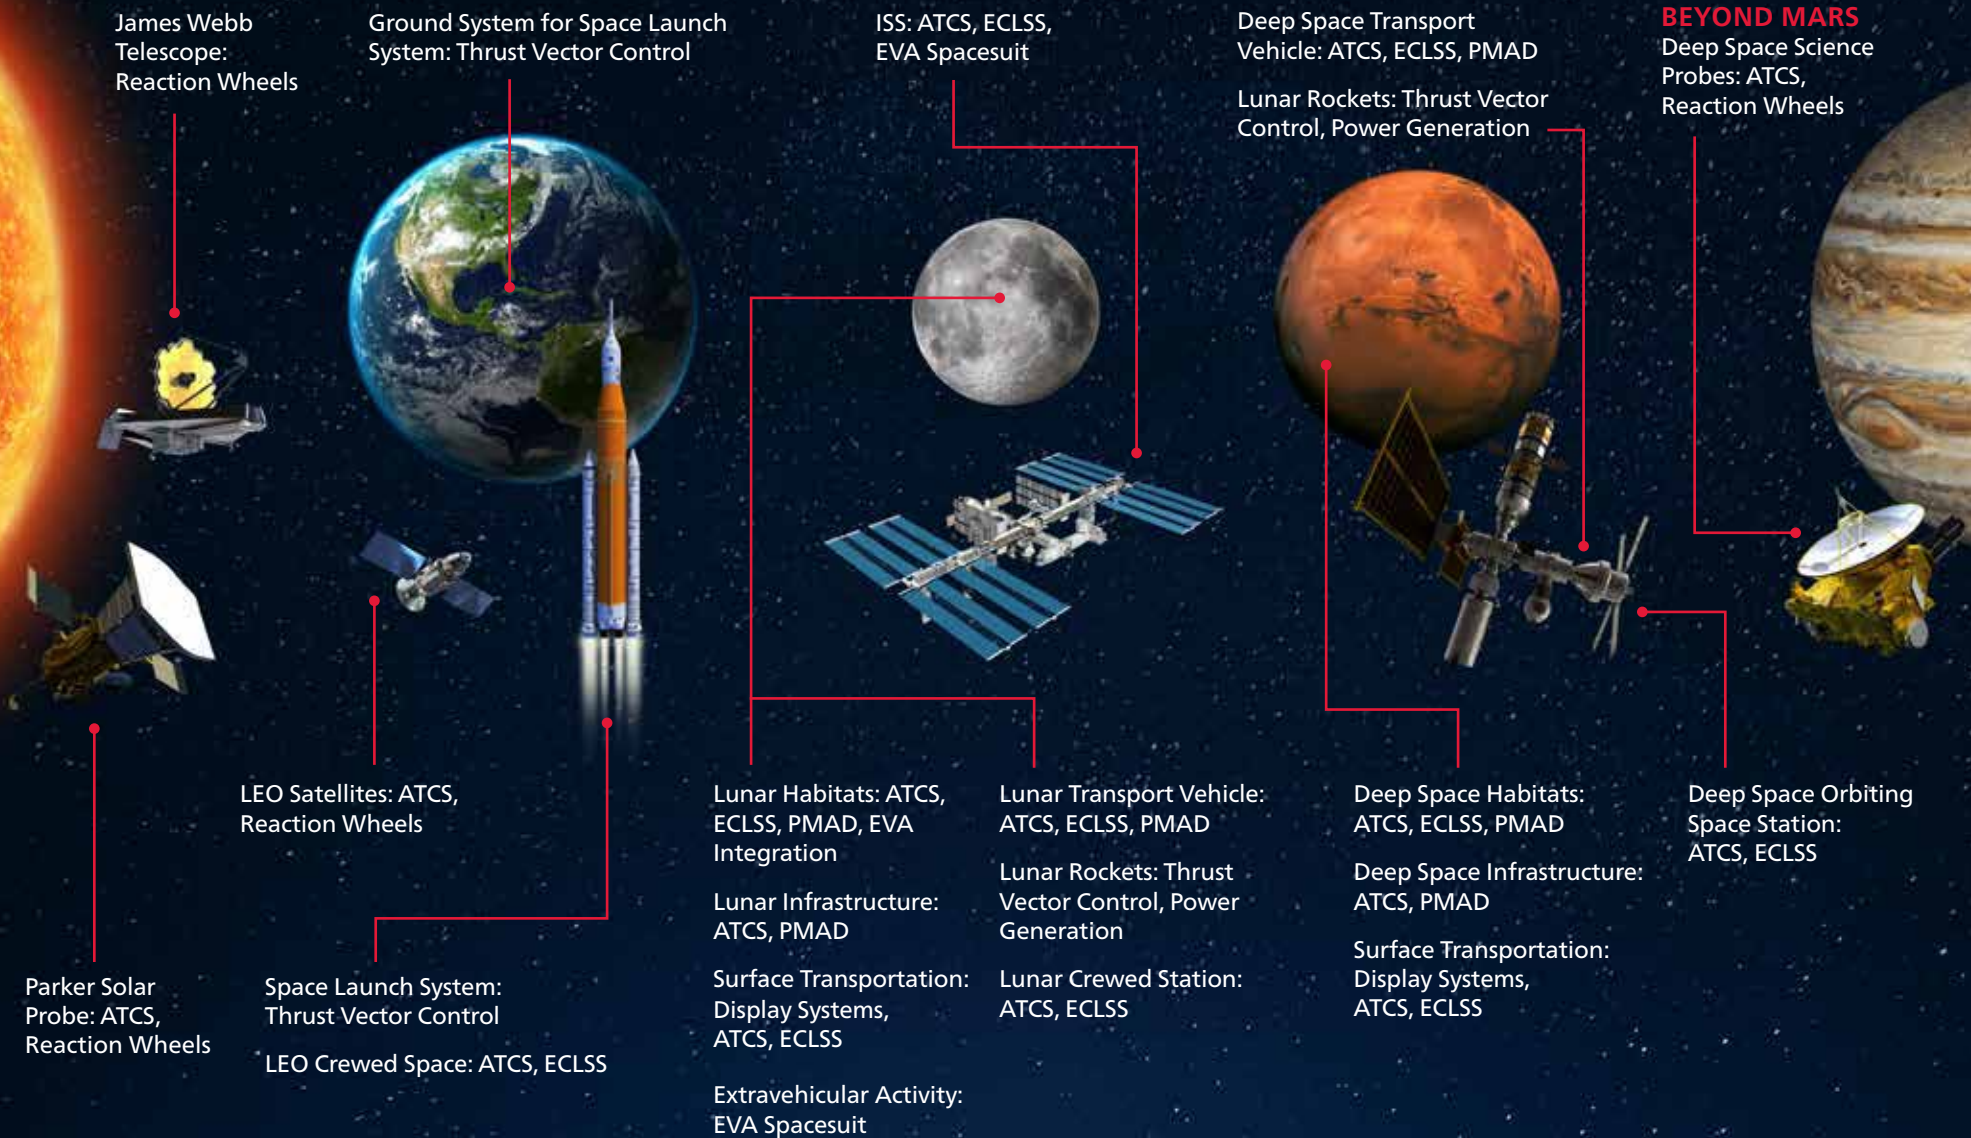

WE EMPOWER EXTRAORDINARY MISSIONS

From spacesuits to space wheels, life support systems to power generation, thermal controls and more, our innovative solutions are equipping the next generation of space exploration.

LEGEND

- ATCS** Active Thermal Control System
- ECLSS** Environmental Control & Life Support System
- PMAD** Power Management and Distribution
- EVA** Extravehicular Activity

Collins Aerospace
An RTX Business